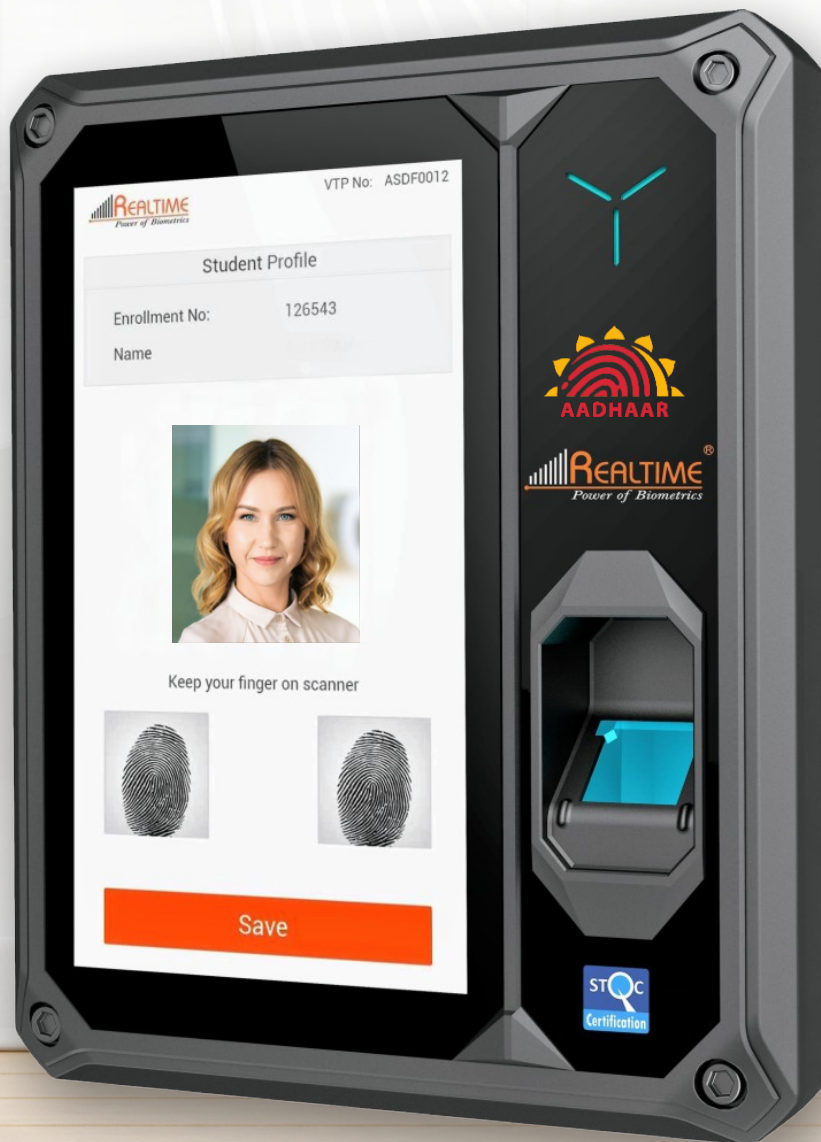

Realtime T502 L (A) Advance

Aadhaar Enable Biometric Attendance System

Micro USB

Bluetooth

DC Charging

USB Link

TCP/IP

4G

Realtime T502 L (A) Advance

Advance Aadhaar Enable Biometric Attendance Device

SPECIFICATION

» FingerPrint Supplier	Startek
» Finger Model	FM220U
» OS Version	Android 11.0
» CPU Model	MEDIATEK
» CPU Speed	1.5GHz
» RAM/Type	2 GB
» ROM/Type	16 GB
» Screen Size	7 inch
» Communication	Wifi, 4G LTE, Bluetooth, USB, Micro USB, LAN
» Screen Resolution	1024x600
» Screen Brightness(cd/sqm)	250cd/sqm
» Wifi Mode	802.11 b/g/n
» Wifi Hotspot	YES
» Wifi Direct	YES
» Bluetooth Support	YES 2.0
» GPS	YES
» Internal Modem	2G/3G/4G LTE
» Support Bands	All Indian SIM Card
» Sim Port	2x2FF (mini)
» USB Port(Micro/Mini/A)	MicroUSMx2 (Optional)
» Charger Port	DC 2.5mm
» Sensor	Accelerometer
» Camera Front	5.0 MP Auto Focus
» Battery Capacity	5600mAh
» Environmental :	
» Temperature (degC)	-5~+45
» Relative Humidity (%)	20~85 (Non Condensing)

Fingerprint Recognition

4G LTE

Micro USB

Wifi

Bluetooth

GPS

DC Charging

USB Link