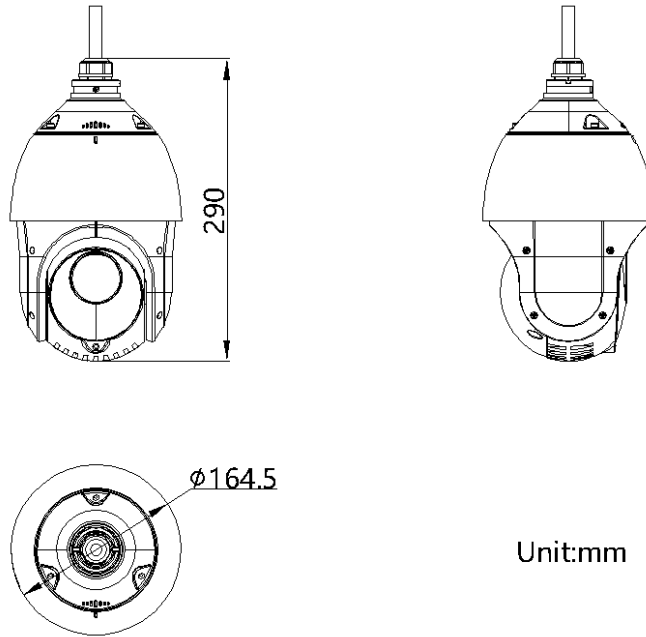

more.
Moderate protection	Hikvision products at this level are equipped for use in areas with moderate anti-corrosion demands. Typical application scenarios include coastal areas about 2 kilometers (1.24 miles) away from coastlines, as well as areas affected by acid rain.
No specific protection	Hikvision products at this level are equipped for use in areas where no specific anti-corrosion protection is needed.

▪ **Dimension**

Unit:mm

▪ **Accessory**

▪ **Included**

DS-1618ZJ	ASW0081-122000 2W