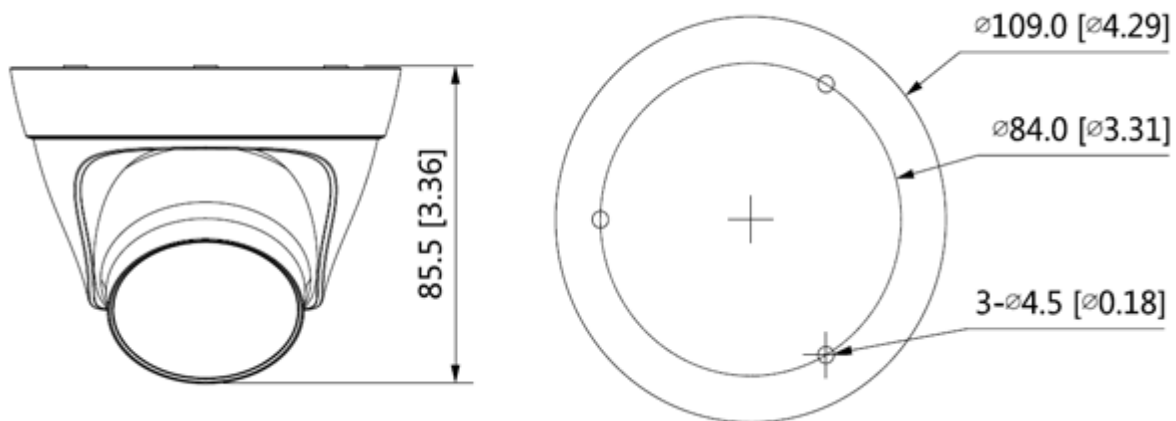

Dimensions (mm/inch)

Accessories : Optional