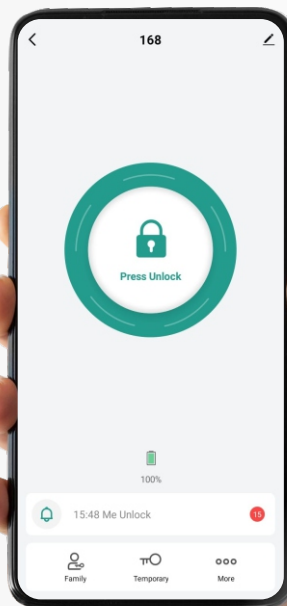

Realtime  
Smart Door Lock

**REALTIME**<sup>®</sup>  
*Power of Biometrics*

# Smart WiFi Door Lock

Security 1st step to safe life

*Experience  
smart*

- |                           |                         |                        |
|---------------------------|-------------------------|------------------------|
| <br>Fingerprint<br>Unlock | <br>RFID Card<br>Unlock | <br>Password<br>Unlock |
| <br>App<br>Unlock         | <br>WiFi<br>Smart Lock  | <br>Realtime<br>Smart  |